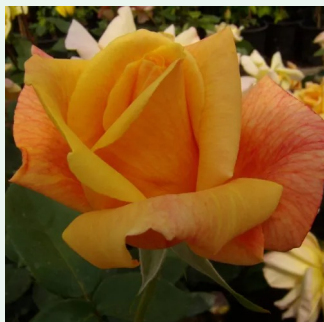

Rosa Sutter's Gold

giallo - Rose Climber
380-420 cm
rosa intensamente profumata - 0
O.L. "Ollie" Weeks