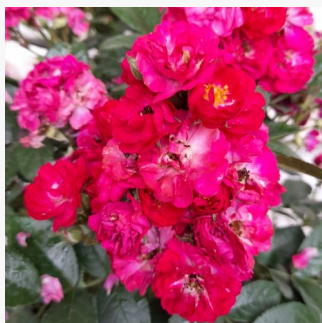

Rosa Steel Fabric

rosa - beetrose floribundarose
60-90 cm
rose ohne duft - -
Discovered by - pharmaROSA®