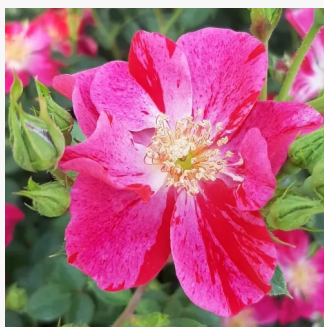

Rosa Ruby™

0 - 0
40-50 cm
0 - 0
PhenoGeno Roses